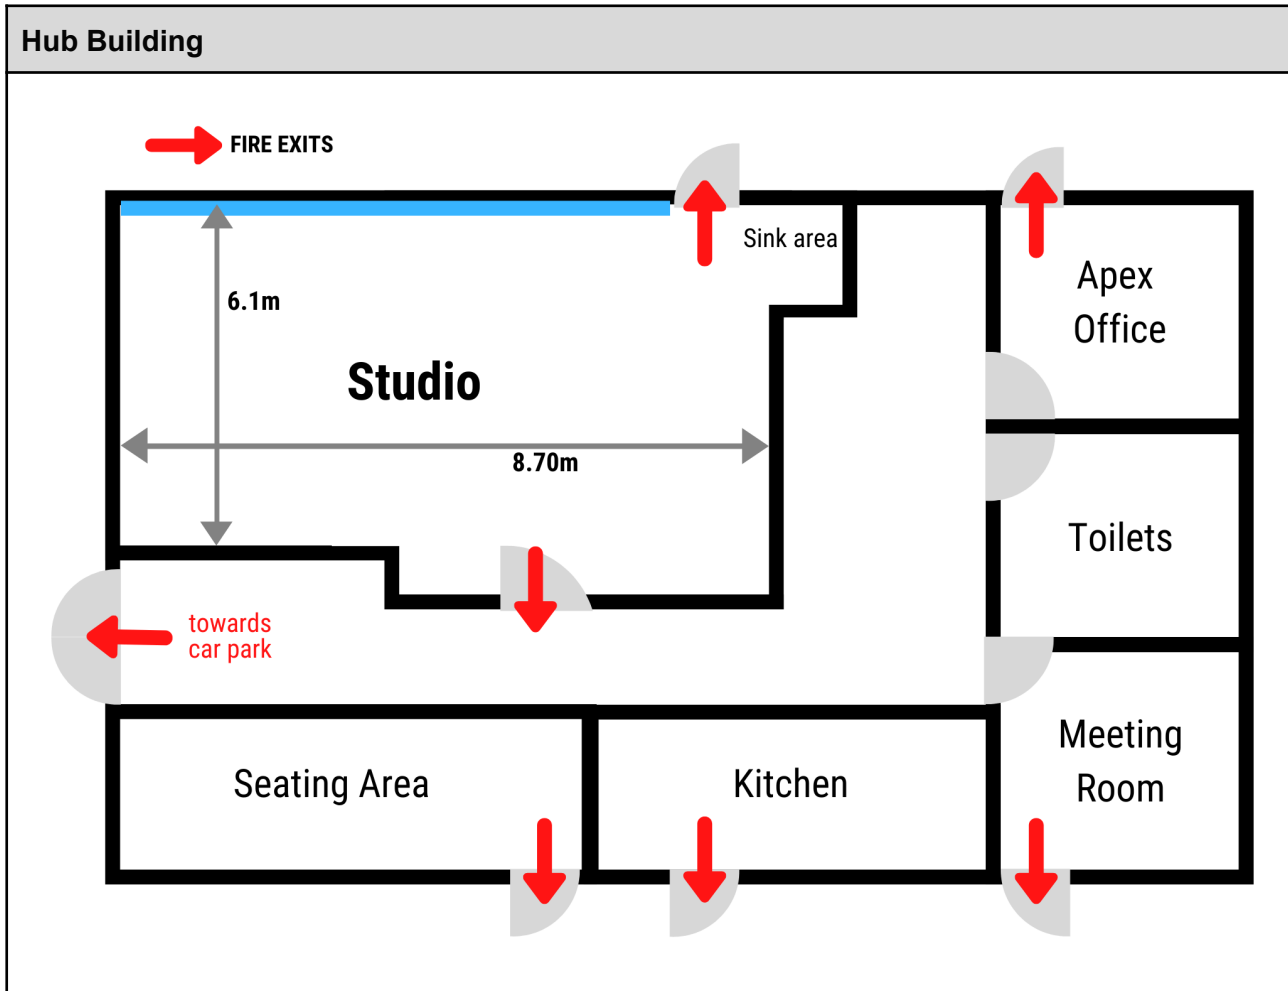

Active Dacorum Hub

Tel: 01442 971 636 Email: alison.adams@apex360.co.uk
Sports Pavillion, Redbourn Road, Hemel Hempstead, Hertfordshire HP2 7BA

If you would like to hire the studio, please check availability with alison.adams@apex360.co.uk complete the [Initial Enquiry Form](#).

- [General information](#)
- [Terms & Conditions](#)
- [FAQs](#)