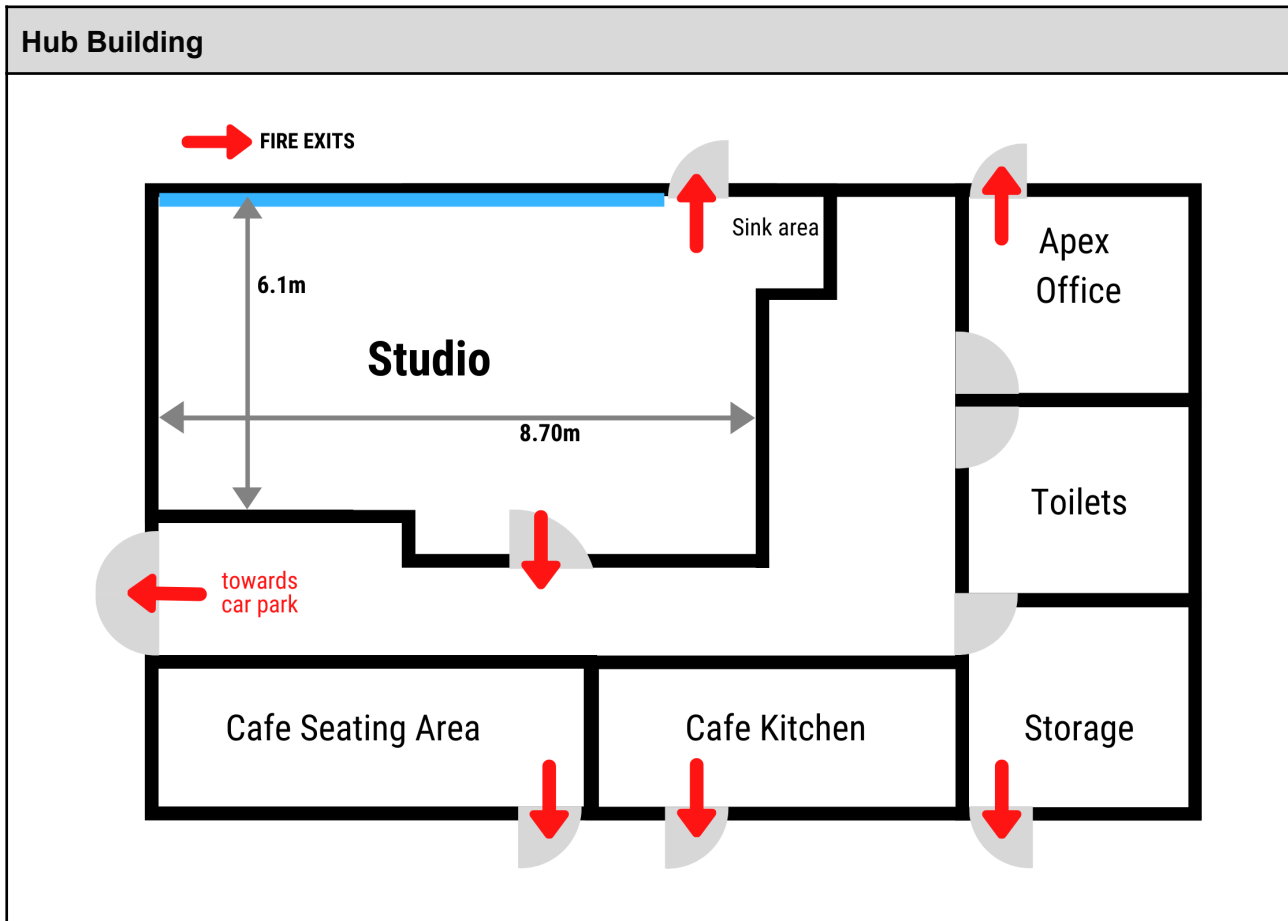

Active Dacorum Hub

Tel: 01442 971 636 Email: alison.adams@apex360.co.uk
Sports Pavillion, Redbourn Road, Hemel Hempstead, Hertfordshire HP2 7BA

If you would like to hire the studio, please check availability with alison.adams@apex360.co.uk complete the [Initial Enquiry Form](#).

- [General information](#)
- [Terms & Conditions](#)
- [FAQs](#)