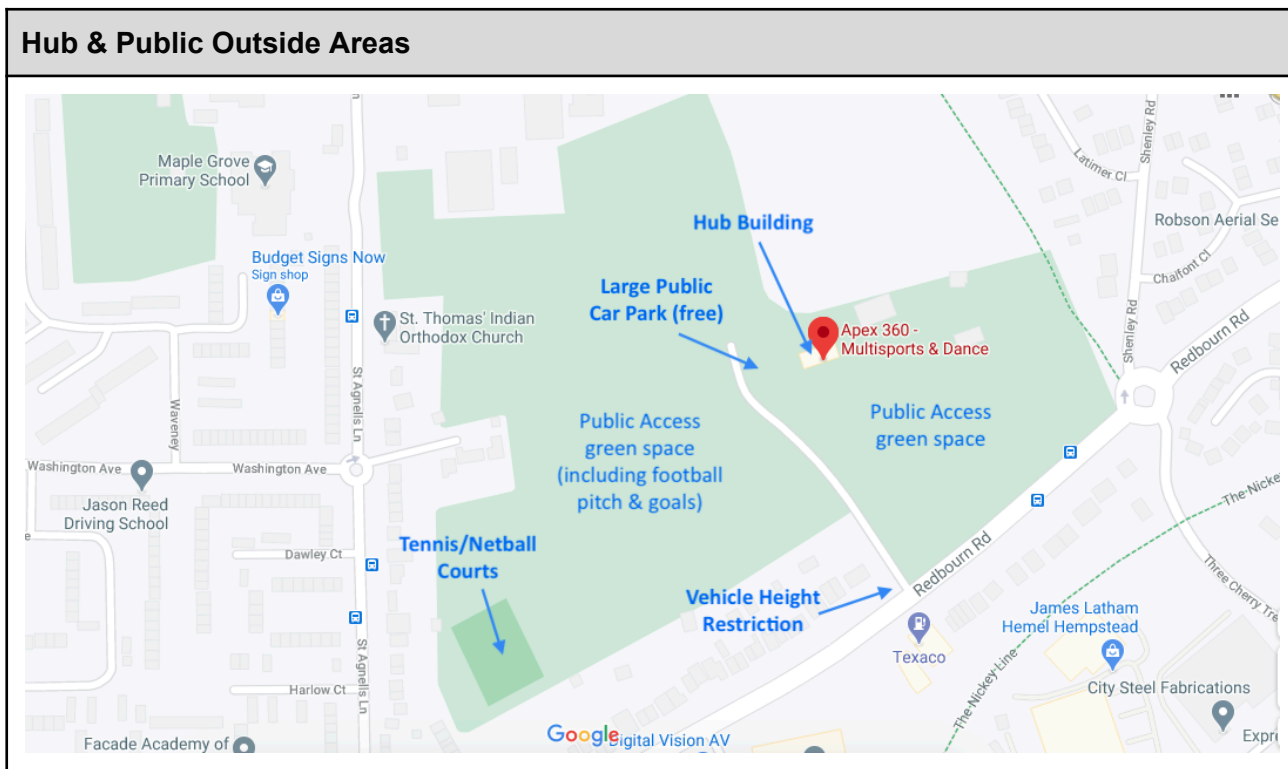

Active Dacorum Hub

Tel: 01442 971 636 Email: alison.adams@apex360.co.uk
Sports Pavillion, Redbourn Road, Hemel Hempstead, Hertfordshire HP2 7BA

Hiring the Hub - Site Plan

The Apex Active Dacorum Hub is a versatile, community-based venue for hire in the Grovehill/Woodhall Farm area of Hemel Hempstead. Situated next to the Adventure Playground, the mirrored studio features a wooden sprung-floor, making it an ideal local venue for dance classes and fitness training as well as yoga, arts groups, community meetings and much more.