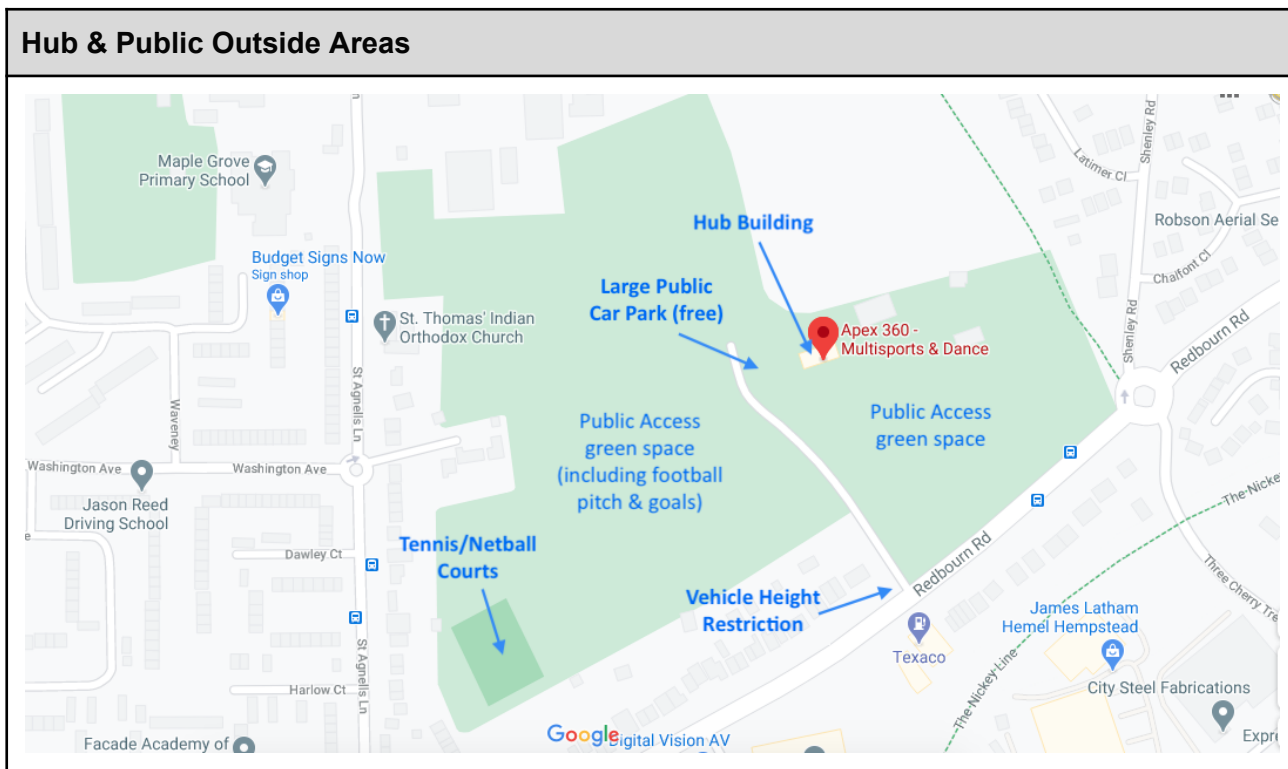

Active Dacorum Hub

Tel: 01442 800 242 Email: alison.adams@apex360.co.uk
Sports Pavillion, Redbourn Road, Hemel Hempstead, Hertfordshire HP2 7BA

Hiring the Hub - Site Plan

The Apex Active Dacorum Hub is a versatile, community-based venue for hire in the Grovehill/Woodhall Farm area of Hemel Hempstead. Situated next to the Adventure Playground, the mirrored studio features a wooden sprung-floor, making it an ideal local venue for dance classes and fitness training as well as yoga, arts groups, community meetings and much more.