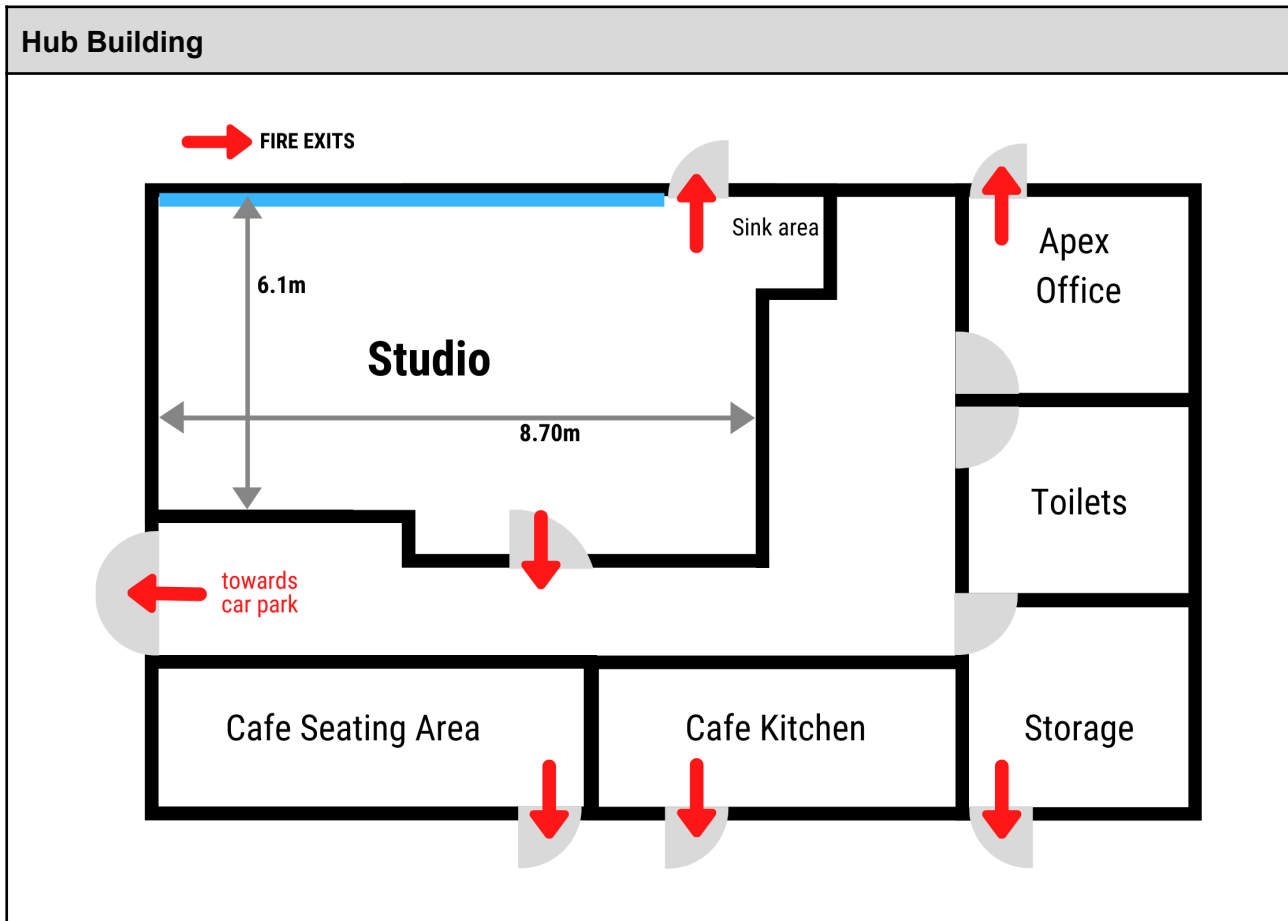

Active Dacorum Hub

Tel: 01442 800 242 Email: alison.adams@apex360.co.uk
Sports Pavillion, Redbourn Road, Hemel Hempstead, Hertfordshire HP2 7BA

If you would like to hire the studio, please check availability with alison.adams@apex360.co.uk complete the [Initial Enquiry Form](#).

- [General information](#)
- [Terms & Conditions](#)
- [FAQs](#)